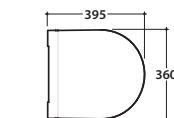

FORTY3 CLOSE COUPLE WC FO003BI

CE EN 997:2015

GLOBO

Ceramic antibacterial effect BATAFORM®

Bagno di Colore

Glazed product with CERASLIDE®

Drain 4,5/3 Lt

Cod. **FO003BI**

Close couple Wc 58.36 h43 cm . Back to wall installation. Drain 4,5 / 3 Lt. FISSAGGIHOST® Fixing kit included. Weight 27 Kg

Cod. **FO008BI**

Ceramic body 36.12 h49 cm. with lower water inlet LH. Weight 11 Kg

Cod. **BA016**

Plastic antimoisture shell with chrome button and dualflush mechanism 4,5/3 Lt (Geberit). Lower water inlet right

Seat-cover with hinge system to quick release

Cod. **FOR22BI**

Removable duroplast seat-cover with soft-closing system. Weight 3,5 Kg

Cod. **VA077**

Elbow pipe for floor drain. Adjustable 6/18 cm. Weight 0,3 Kg

Cod. **VA079**

Elbow pipe for floor drain. Weight 0,3 Kg

Cod. **VA078**

Elbow pipe for floor drain. Adjustable 18 / 24 cm. Weight 0,3 Kg

Cod. **VA076**

Pipe for wall drain 35cm. Weight 0,2 Kg

Cod. **VA132**

Flow reducer.