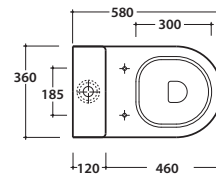

FORTY3 CLOSE COUPLE WC FO003BI

CE EN 997:2015

GLOBO

Ceramic antibacterial effect BATAFORM®

Bagno di Colore

Glazed product with CERASLIDE®

Drain 4,5/3 Lt

Cod. **FO003BI**

Close couple Wc 58.36 h43 cm . Back to wall installation. Drain 4,5 / 3 Lt. FISSAGGIHOST® Fixing kit included. Weight 27 Kg

Cod. **FO008BI**

Ceramic body 36.12 h49 cm. with lower water inlet LH. Weight 11 Kg

Cod. **BA016**

Plastic antimoisture shell with chrome button and dualflush mechanism 4,5/3 Lt (Geberit). Lower water inlet right

Seat-cover with hinge system to quick release

Cod. **FOR22BI**

Removable duroplast seat-cover with soft-closing system. Weight 3,5 Kg

Cod. **VA077**

Elbow pipe for floor drain. Adjustable 6/18 cm. Weight 0,3 Kg

Cod. **VA079**

Elbow pipe for floor drain. Weight 0,3 Kg

Cod. **VA078**

Elbow pipe for floor drain. Adjustable 18 / 24 cm. Weight 0,3 Kg

Cod. **VA076**

Pipe for wall drain 35cm. Weight 0,2 Kg

Cod. **VA132**

Flow reducer.