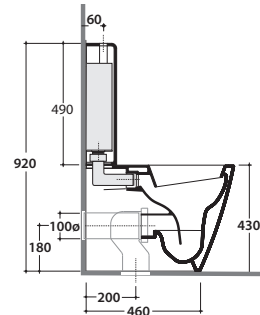

FORTY3 CLOSE COUPLE WC FO003BI

CE EN 997:2015

GLOBO

Ceramic antibacterial effect BATAFORM®

Bagno di Colore

Glazed product with CERASLIDE®

Drain 4,5/3 Lt

Cod. **FO003BI**

Close couple Wc 58.36 h43 cm . Back to wall installation. Drain 4,5 / 3 Lt. FISSAGGIHOST® Fixing kit included. Weight 27 Kg

Cod. **FO008BI**

Ceramic body 36.12 h49 cm. with lower water inlet LH. Weight 11 Kg

Cod. **BA016**

Plastic antimoisture shell with chrome button and dualflush mechanism 4,5/3 Lt (Geberit). Lower water inlet right

Seat-cover with hinge system to quick release

Cod. **FOR22BI**

Removable duroplast seat-cover with soft-closing system. Weight 3,5 Kg

Cod. **VA077**

Elbow pipe for floor drain. Adjustable 6/18 cm. Weight 0,3 Kg

Cod. **VA079**

Elbow pipe for floor drain. Weight 0,3 Kg

Cod. **VA078**

Elbow pipe for floor drain. Adjustable 18 / 24 cm. Weight 0,3 Kg

Cod. **VA076**

Pipe for wall drain 35cm. Weight 0,2 Kg

Cod. **VA132**

Flow reducer.