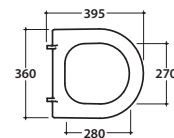

FORTY3 CLOSE COUPLE WC FO003BI

CE EN 997:2015

GLOBO

Ceramic antibacterial effect BATAFORM®

Bagno di Colore

Glazed product with CERASLIDE®

Drain 4,5/3 Lt

Cod. **FO003BI**

Close couple Wc 58.36 h43 cm . Back to wall installation. Drain 4,5 / 3 Lt. FISSAGGIHOST® Fixing kit included. Weight 27 Kg

Cod. **FO008BI**

Ceramic body 36.12 h49 cm. with lower water inlet LH. Weight 11 Kg

Cod. **BA016**

Plastic antimoisture shell with chrome button and dualflush mechanism 4,5/3 Lt (Geberit). Lower water inlet right

Seat-cover with hinge system to quick release

Cod. **FOR22BI**

Removable duroplast seat-cover with soft-closing system. Weight 3,5 Kg

Cod. **VA077**

Elbow pipe for floor drain. Adjustable 6/18 cm. Weight 0,3 Kg

Cod. **VA079**

Elbow pipe for floor drain. Weight 0,3 Kg

Cod. **VA078**

Elbow pipe for floor drain. Adjustable 18 / 24 cm. Weight 0,3 Kg

Cod. **VA076**

Pipe for wall drain 35cm. Weight 0,2 Kg

Cod. **VA132**

Flow reducer.