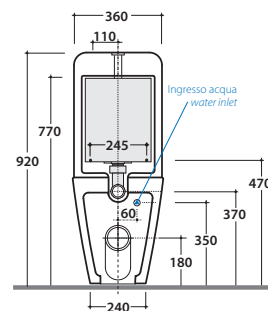

FORTY3 CLOSE COUPLE WC FO003BI

CE EN 997:2015

GLOBO

Ceramic antibacterial effect BATAFORM®

Bagno di Colore

Glazed product with CERASLIDE®

Drain 4,5/3 Lt

Cod. **FO003BI**

Close couple Wc 58.36 h43 cm . Back to wall installation. Drain 4,5 / 3 Lt. FISSAGGIHOST® Fixing kit included. Weight 27 Kg

Cod. **FO008BI**

Ceramic body 36.12 h49 cm. with lower water inlet LH. Weight 11 Kg

Cod. **BA016**

Plastic antimoisture shell with chrome button and dualflush mechanism 4,5/3 Lt (Geberit). Lower water inlet right

Seat-cover with hinge system to quick release

Cod. **FOR22BI**

Removable duroplast seat-cover with soft-closing system. Weight 3,5 Kg

Cod. **VA077**

Elbow pipe for floor drain. Adjustable 6/18 cm. Weight 0,3 Kg

Cod. **VA079**

Elbow pipe for floor drain. Weight 0,3 Kg

Cod. **VA078**

Elbow pipe for floor drain. Adjustable 18 / 24 cm. Weight 0,3 Kg

Cod. **VA076**

Pipe for wall drain 35cm. Weight 0,2 Kg

Cod. **VA132**

Flow reducer.